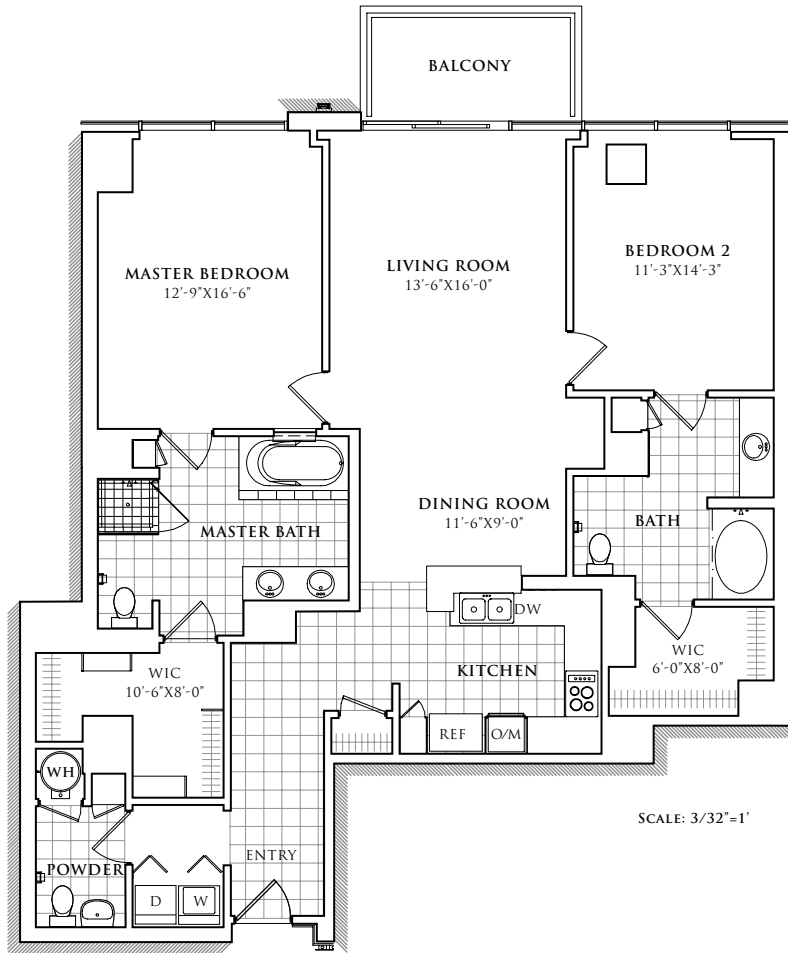

RESIDENCE 403 - 1803

1,481 SQUARE FEET
2 BEDROOMS
2.5 BATHROOMS